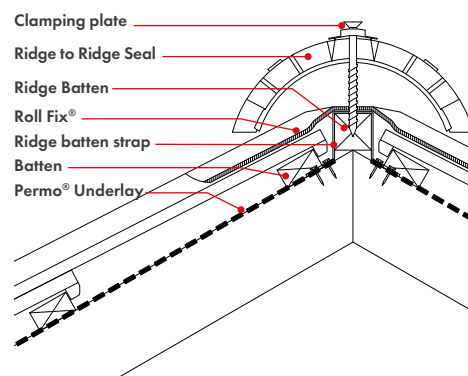

## A universal ventilating dry ridge and hip system, best suited for concrete.

The Roll Fix Concrete Kit is a universal ventilating dry ridge and hip system most suited for concrete ridge and hip tiles. Available in 3 colours to blend in with the roof, it comes in a practical all-in-one kit.

### Typical section

Ridge detail with half round ridge tiles